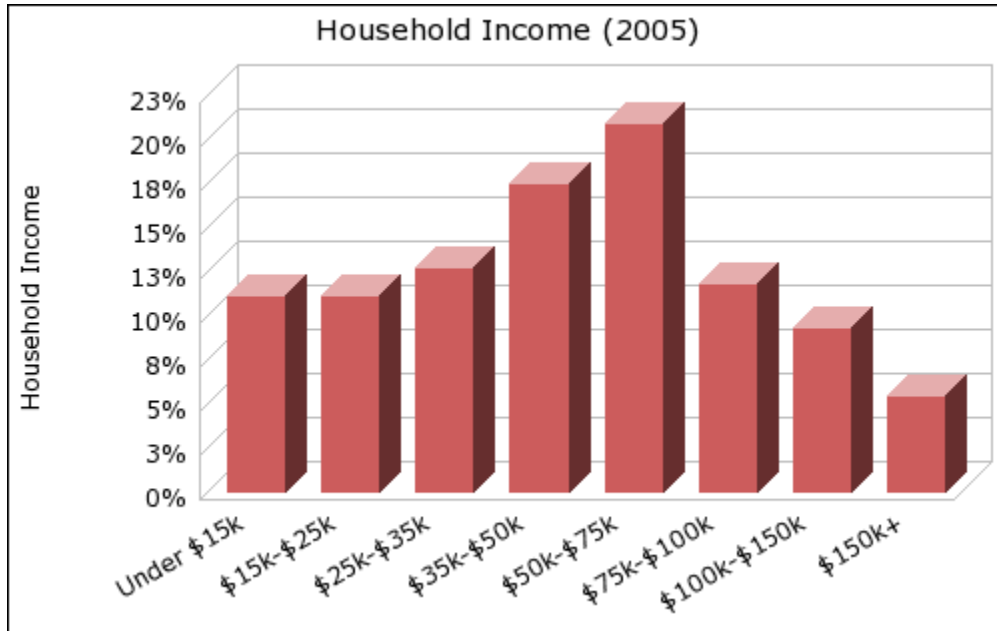

Date: 06/19/06

Current Geography Selection: (1 Selected) Counties: Hood County

Demographic Snapshot Summary Report with Charts

Current year data is for the year **2005**, 5 year projected data is for the year **2010**. More About Our Data.
Demographic data © 2005 by Experian/Applied Geographic Solutions.