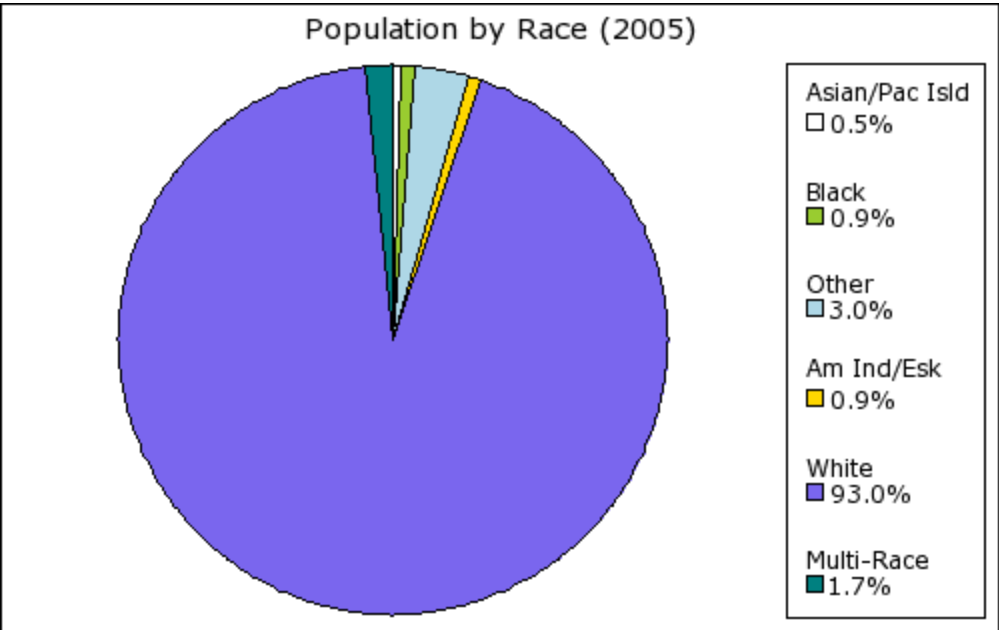

Date: 06/19/06

Current Geography Selection: (1 Selected) Counties: Hood County

Demographic Snapshot Summary Report with Charts

Current year data is for the year **2005**, 5 year projected data is for the year **2010**. More About Our Data.
Demographic data © 2005 by Experian/Applied Geographic Solutions.