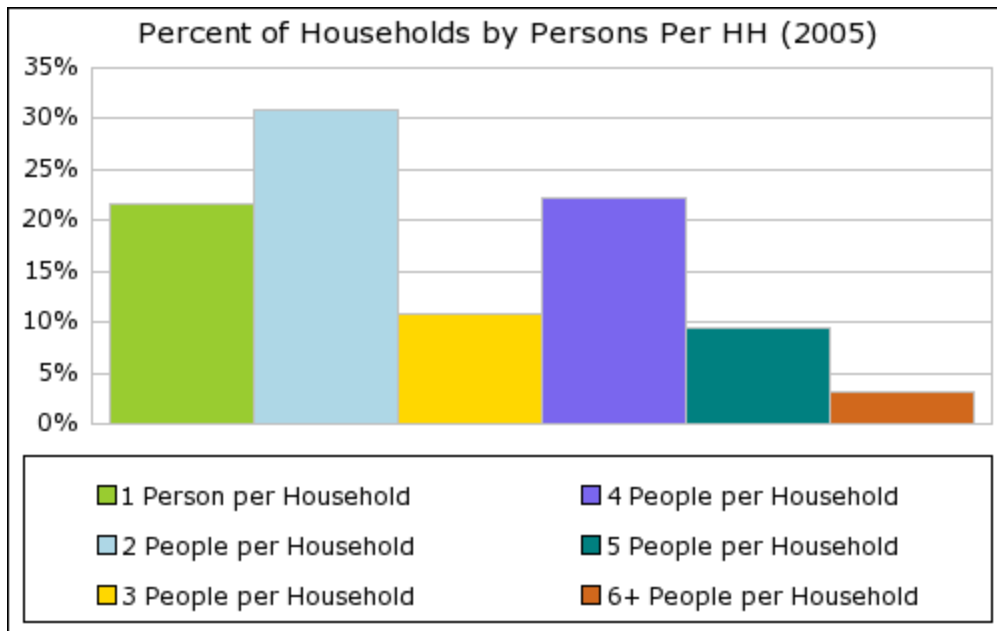

Date: 06/19/06

Current Geography Selection: (1 Selected) Counties: Hood County

Demographic Snapshot Summary Report with Charts

Current year data is for the year **2005**, 5 year projected data is for the year **2010**. More About Our Data.
Demographic data © 2005 by Experian/Applied Geographic Solutions.