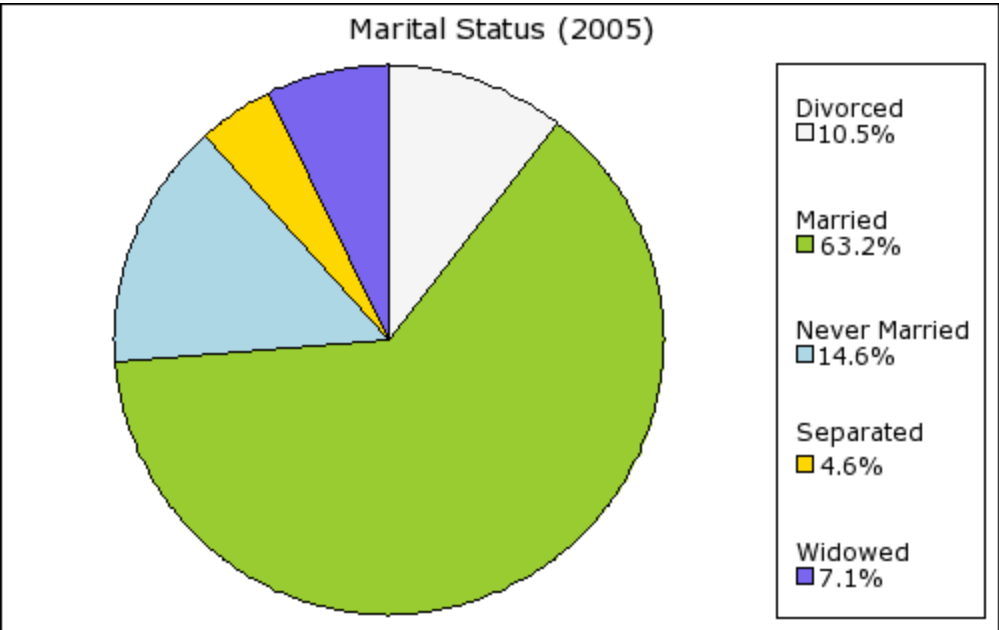

Date: 06/19/06

Current Geography Selection: (1 Selected) Counties: Hood County

Demographic Snapshot Summary Report with Charts

Current year data is for the year **2005**, 5 year projected data is for the year **2010**. More About Our Data.
Demographic data © 2005 by Experian/Applied Geographic Solutions.