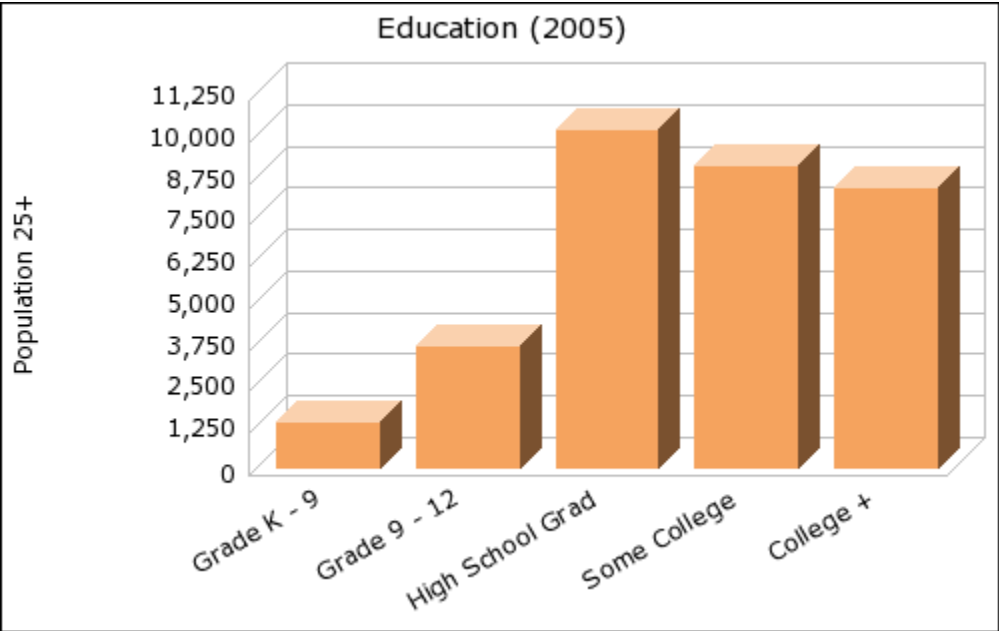

Date: 06/19/06

Current Geography Selection: (1 Selected) Counties: Hood County

Demographic Snapshot Summary Report with Charts

Current year data is for the year **2005**, 5 year projected data is for the year **2010**. More About Our Data.
Demographic data © 2005 by Experian/Applied Geographic Solutions.