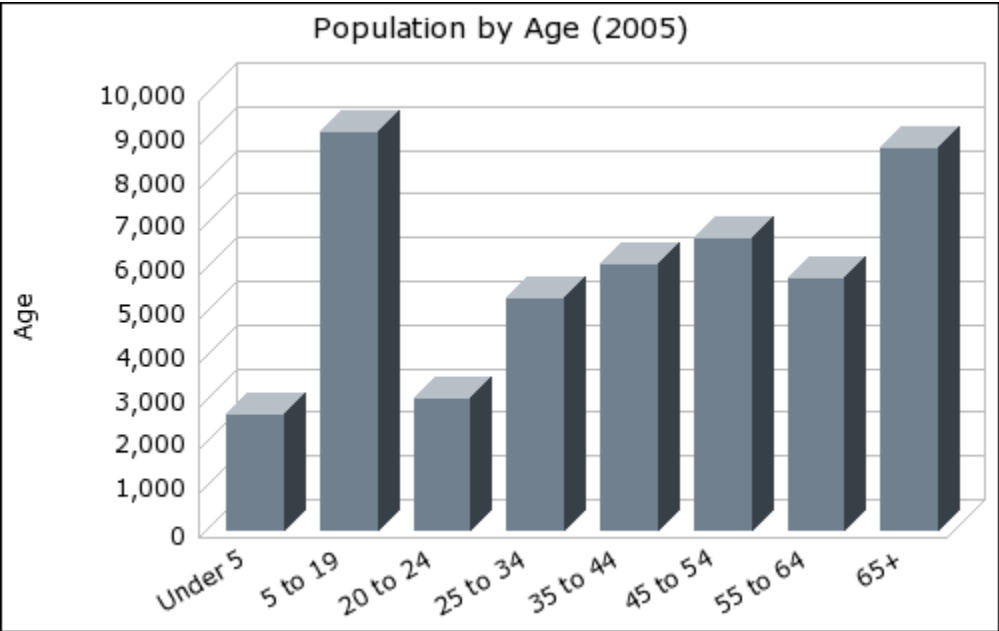

Date: 06/19/06

Current Geography Selection: (1 Selected) Counties: Hood County

Demographic Snapshot Summary Report with Charts

Current year data is for the year **2005**, 5 year projected data is for the year **2010**. More About Our Data.
Demographic data © 2005 by Experian/Applied Geographic Solutions.