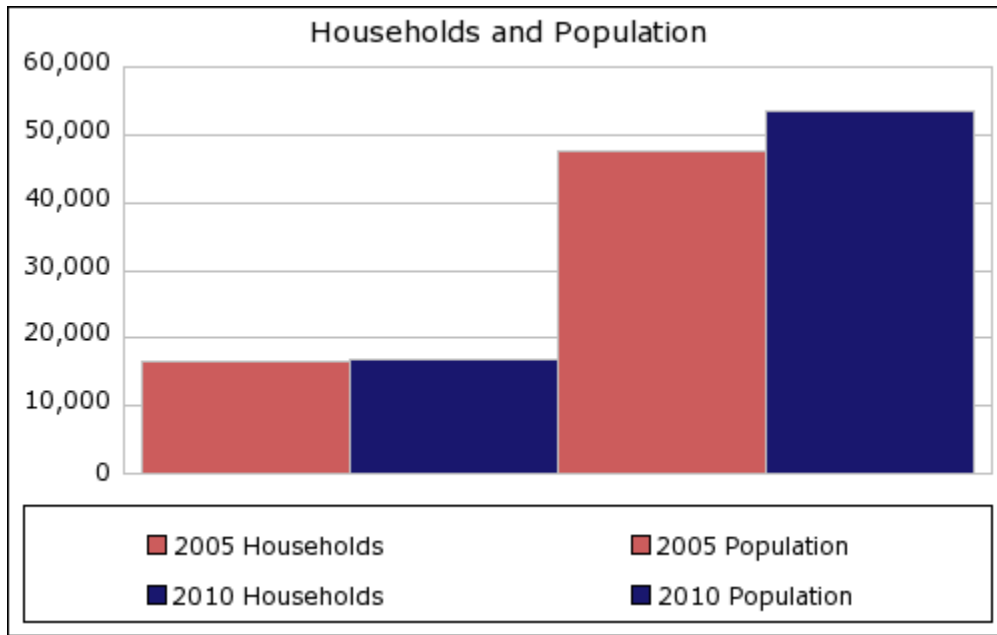

Date: 06/19/06

Current Geography Selection: (1 Selected) Counties: Hood County

Demographic Snapshot Summary Report with Charts

Current year data is for the year **2005**, 5 year projected data is for the year **2010**. More About Our Data.
Demographic data © 2005 by Experian/Applied Geographic Solutions.